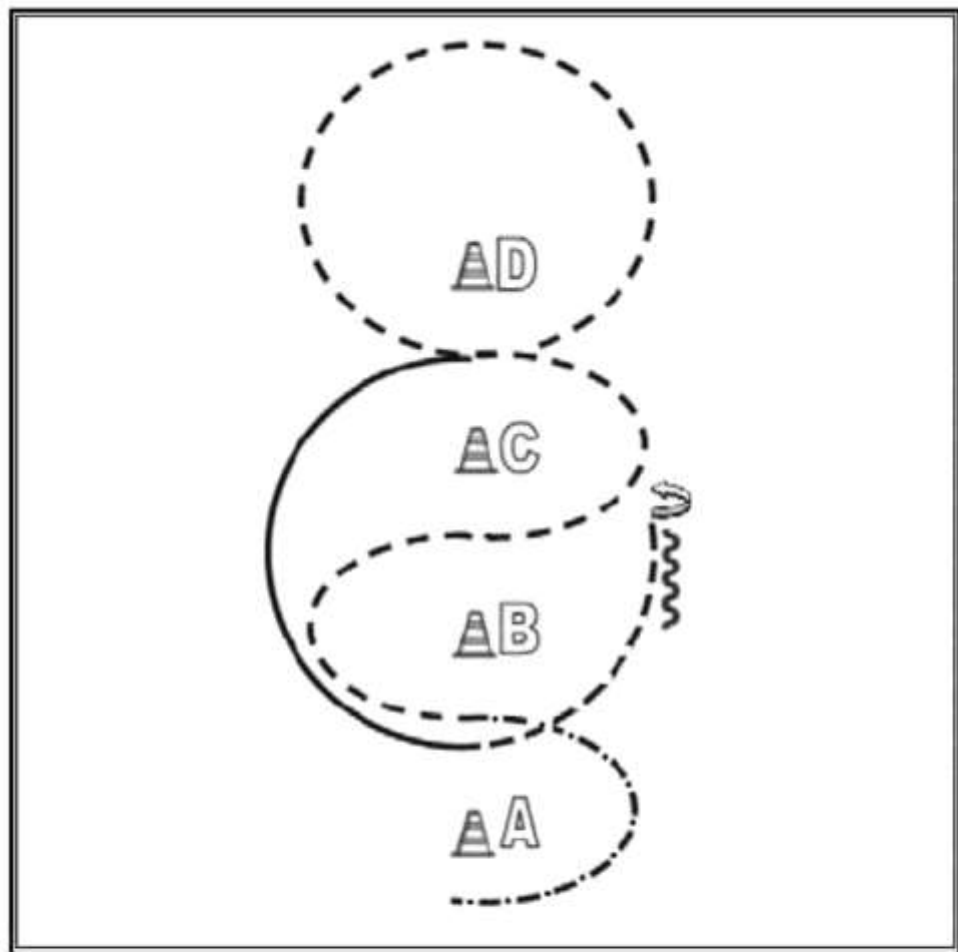

Horsemanship Mannschaftswettbewerb

1. Beginnend im Schritt um A, Jog zwischen A und B, durch die Pylonen bis D. Um D einen Zirkel im Jog rechte Hand.
2. Zwischen D und C angaloppieren und einen Halben Zirkel linke Hand.
3. Zwischen A und B in den Jog, 1/4 Zirkel nach links, anhalten.
4. Hinterhandwendung 180° nach links, eine Pferdelänge Rückwärts.