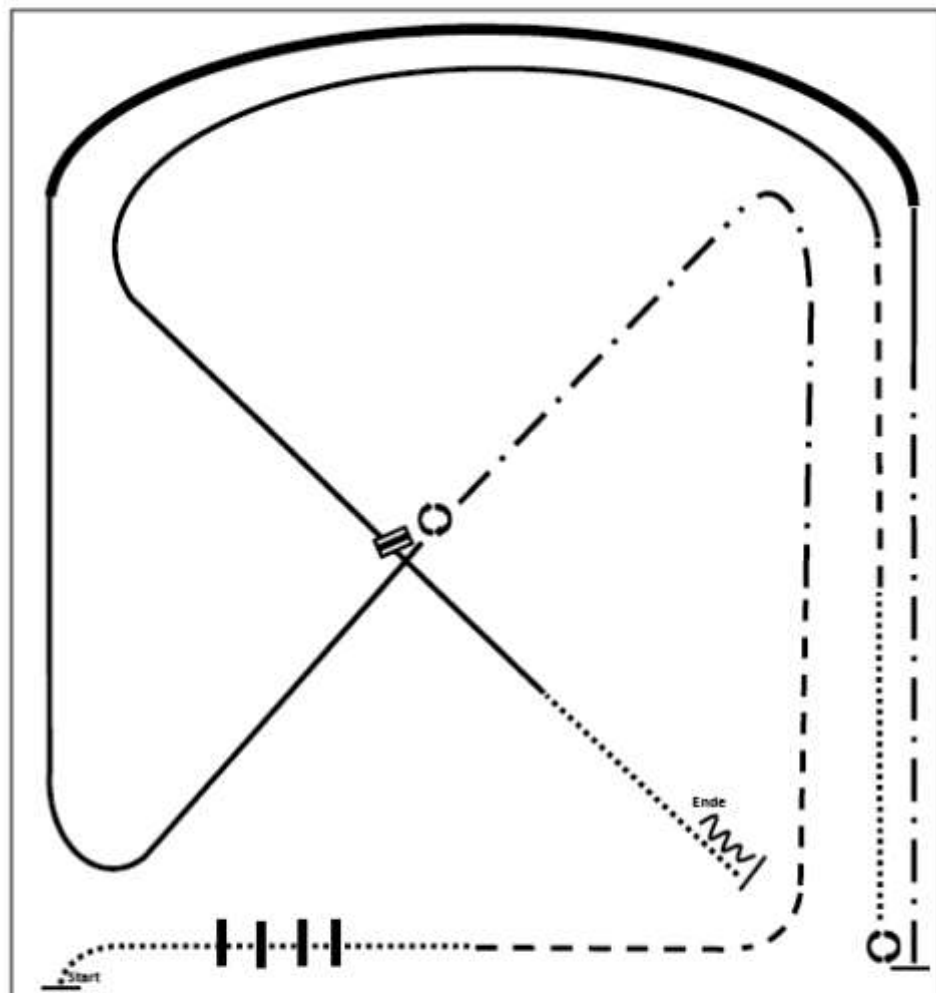

Ranch Riding M LK 1/2A sen. + M LK 1/2B

05/2015

2015 Ranch Riding **Pattern 10** (Arenagröße mind. 25x50):

Q LK 1/2 A/B, LK 1-3 A/B

- | | |
|--------------------------------------------|----------------------------------|
| 1.Walk over | 7.Ext. Trot |
| 2.Trot | 8.Stop, Turn left 540° |
| 3.Ext.Trot | 9.Walk |
| 4.Stop, Turn right 360° right | 10.Trot |
| 5.Lope right lead | 11.Lope left lead |
| 6.Ext. Lope right lead,
Lope right lead | 12.Change leads, Lope right lead |
| | 13.Walk, Stop, Back |