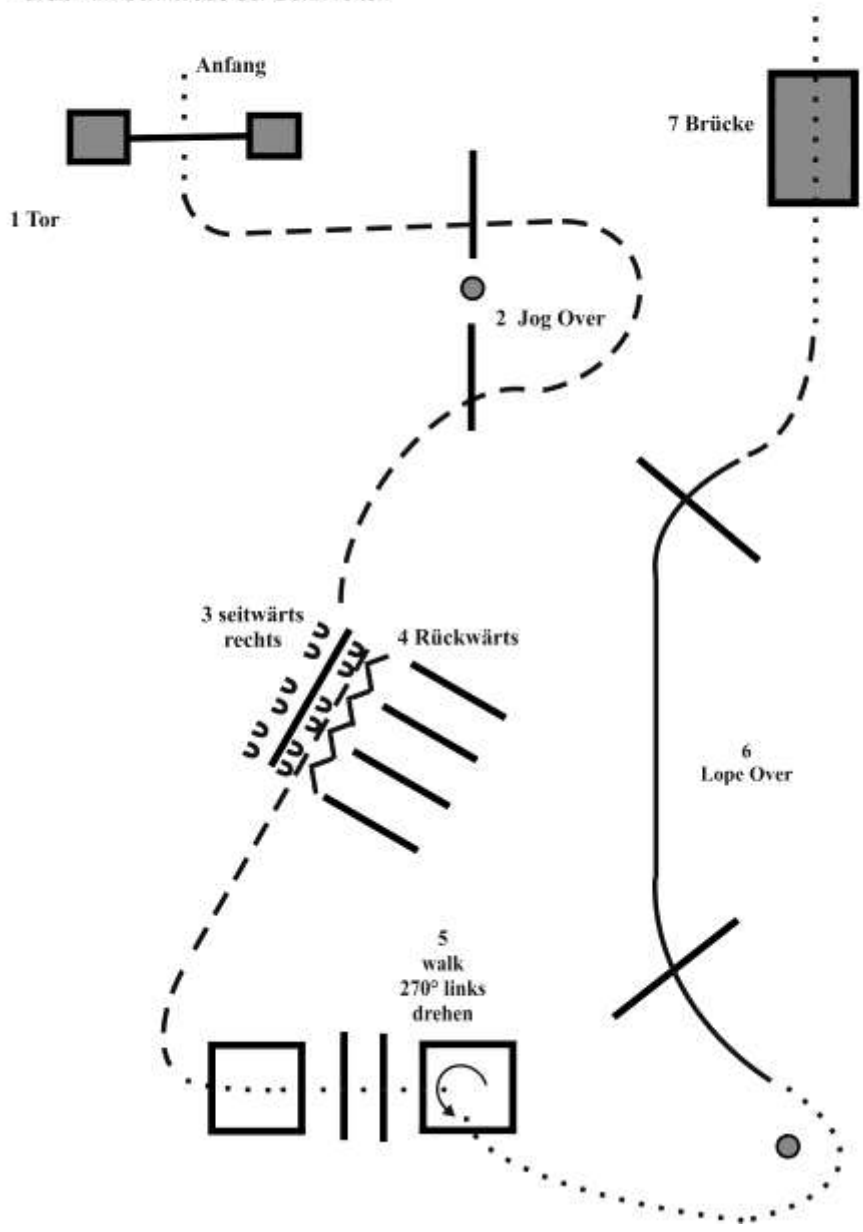

1. Tor - beliebig öffnen
  2. Jog Over
  3. Seitwärts nach rechts
  4. Rückwärtsrichten, Jog out
  5. Walk over, 270° Drehung nach links, walk out
  6. Walk und Übergang zum Rechtsgalopp, Lope Over
  7. Jog, im Schritt über die Brücke
2. Gruß - im Schritt aus der Bahn reiten

Trail Mannschaft

Schritt	.....
Trab	- - - - -
Galopp	—————
Rückwärts	∩ ∩ ∩ ∩