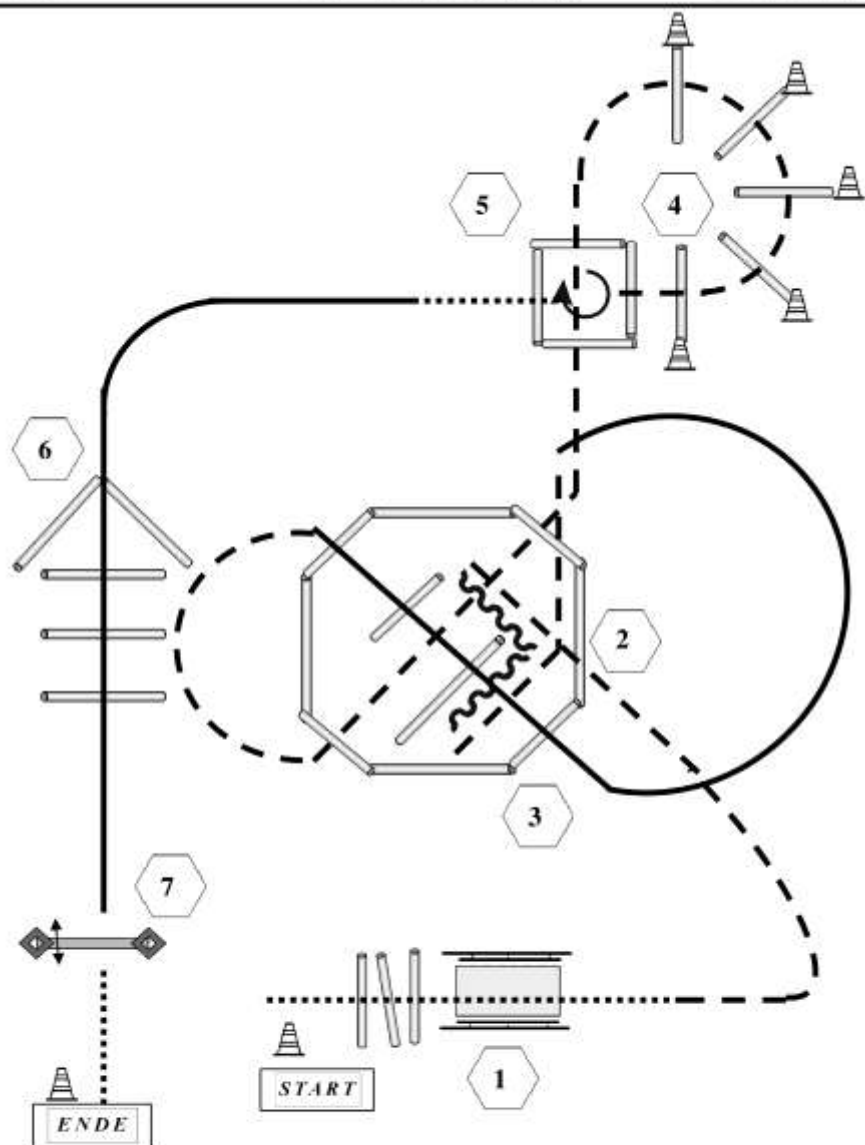

1. Brücke, Walk over
2. Jog In, Back Up, Jog Out
3. Lope Over / Jog Over
4. Jog Over
5. Jog In, 360° rechts, Walk Out
6. Lope Over
7. Tor

	Back Up
	Walk
	Jog
	Lope
	Wechsel
	Erhöhung