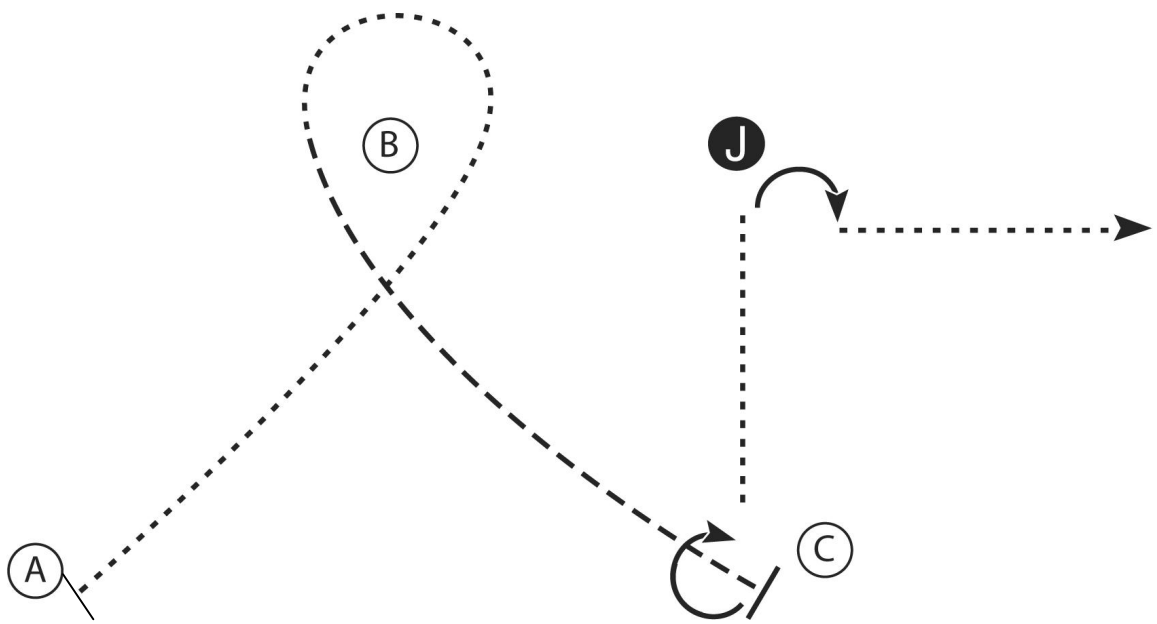

Showmanship at Halter Walk Trot und Führzügelklasse

1. Walk A to and around B
2. At B trot to C
3. Stop at C and perform a 225 degree turn
4. Walk to the judge and set up for inspection
5. When dismissed perform a 90 degree turn and walk straight away from the judge