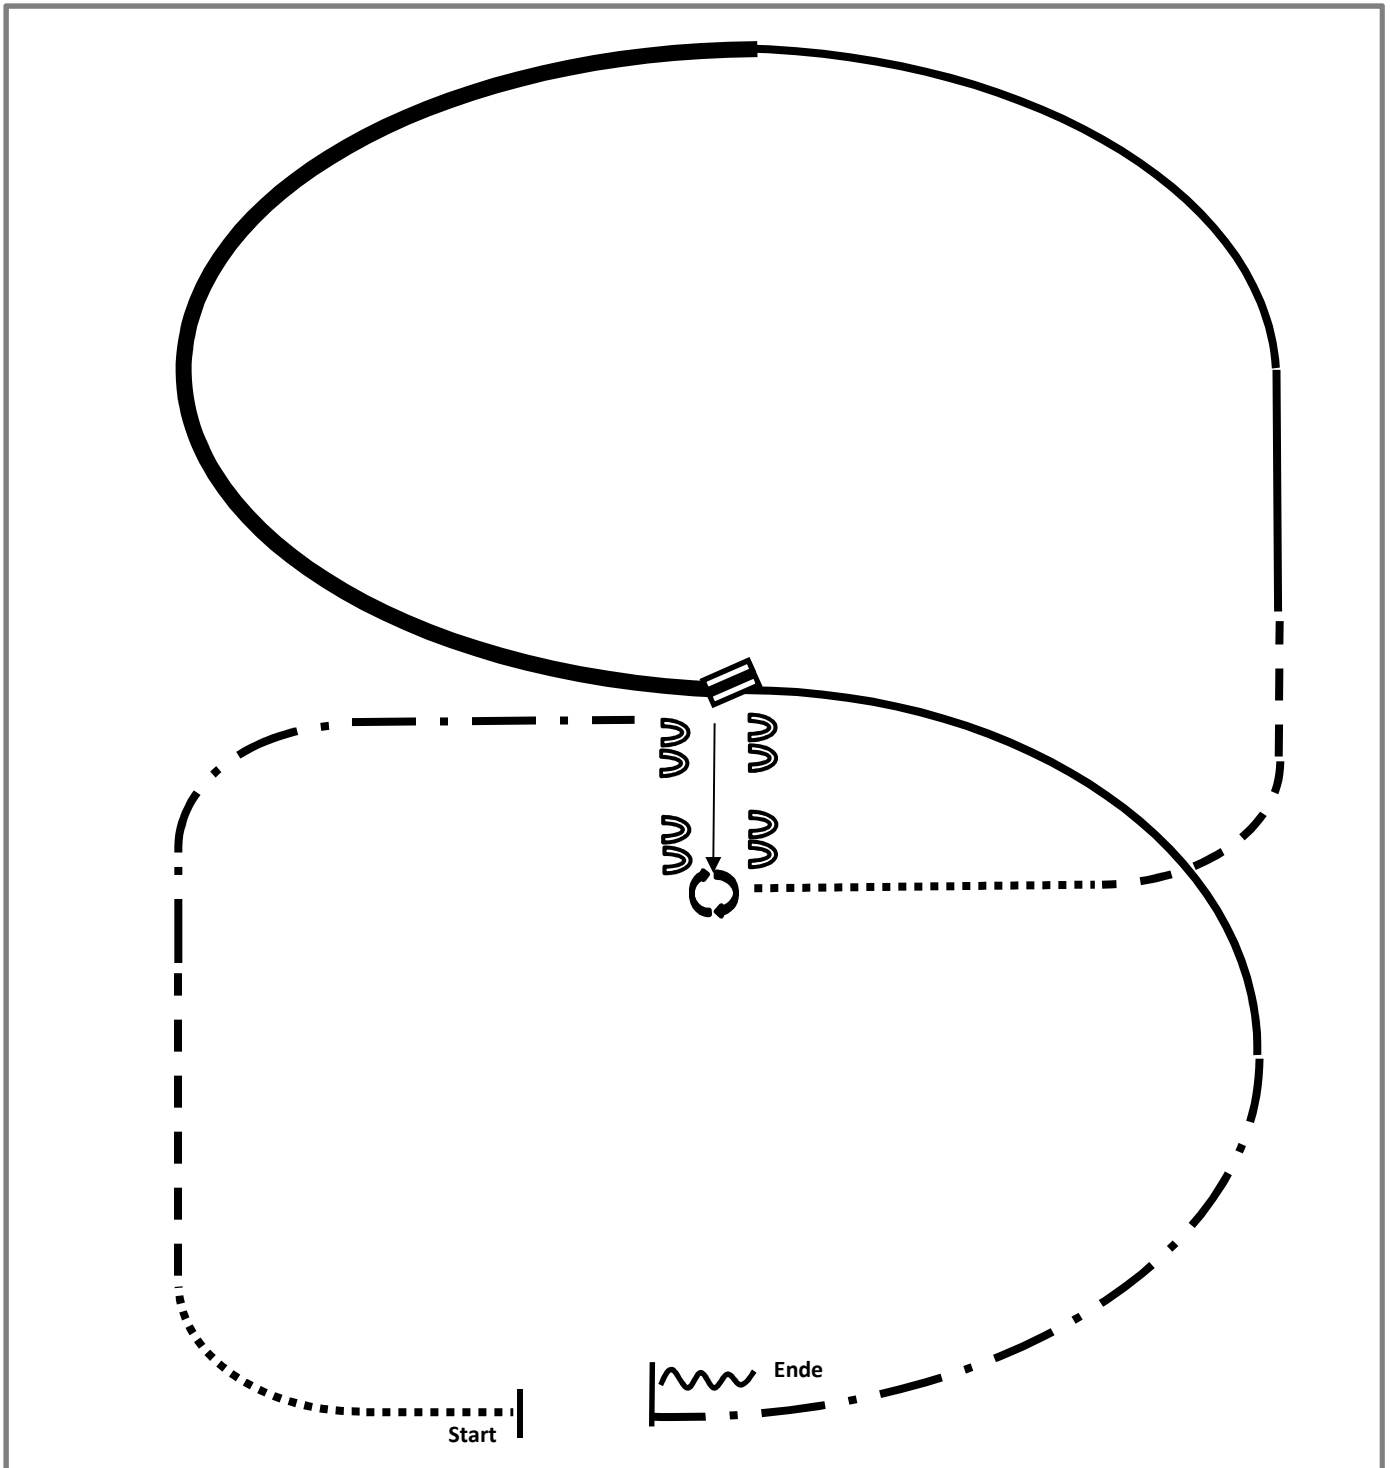

**2015 Ranch Riding Pattern 3 (Arenagröße mind. 20x40):
LK 1-3 A/B**

1.Walk	7.Trot
2.Trot	8.Lope left lead
3.Ext. Trot to the center	9.Ext. Lope left lead
4.Stop, Sidepass right	10.Change leads
5.Turn 360° each direction (either way first)	11.Lope right lead
6.Walk	12.Ext. Trot
	13.Stop, Back

	Back
	Lope
	Ext. Lope
	Trot
	Ext. Trot
	Walk
	Lead change flying/simple