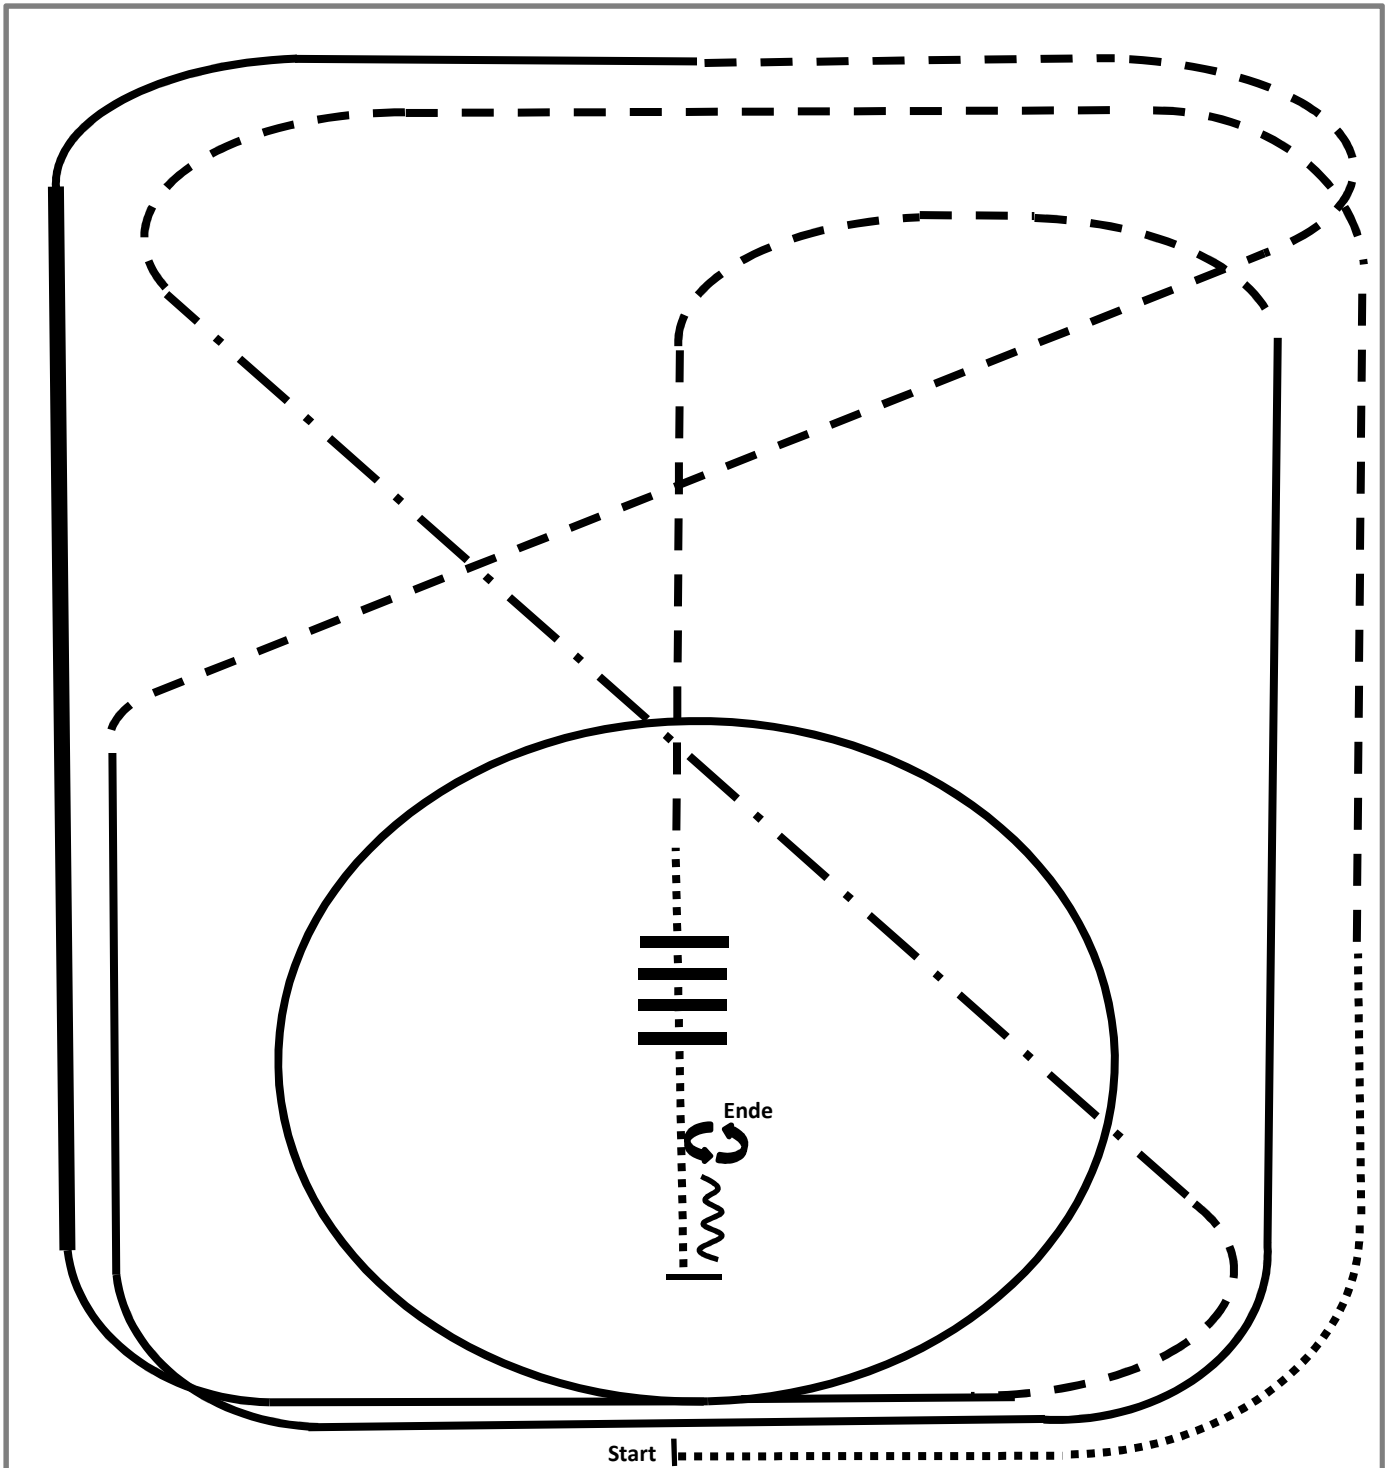

**2015 Ranch Riding Pattern 16 (Arenagröße mind. 20x40):
LK 4/5 A/B**

1.Walk	7.Lope left lead
2.Trot	8.Trot
3.Ext.Trot, Trot	9.Walk
4.Lope right lead	10.Walk over
5.Ext. Lope right lead, Lope right lead	11.Stop, Back
6.Trot	12.Turn left 180°
	13.Turn right 180°

	Back
	Lope
	Ext. Lope
	Trot
	Ext. Trot
	Walk
	Lead change flying/simple