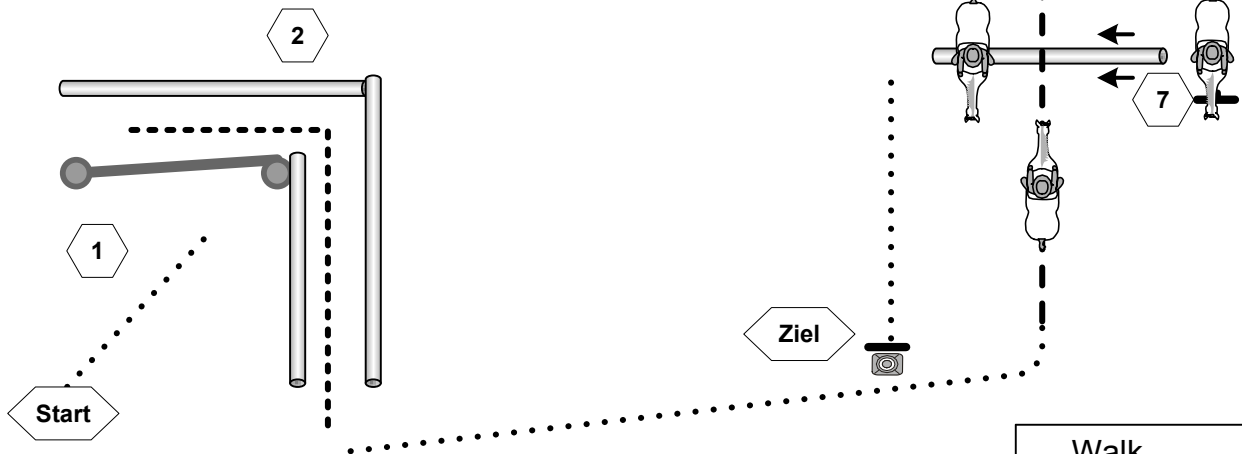

Walk	.....
Jog	-----
Lope	—————
Back	.....|.....

Trailentwurf: Nadine Hartmann *** Zeichnung/Layout: Volkhard Hummel