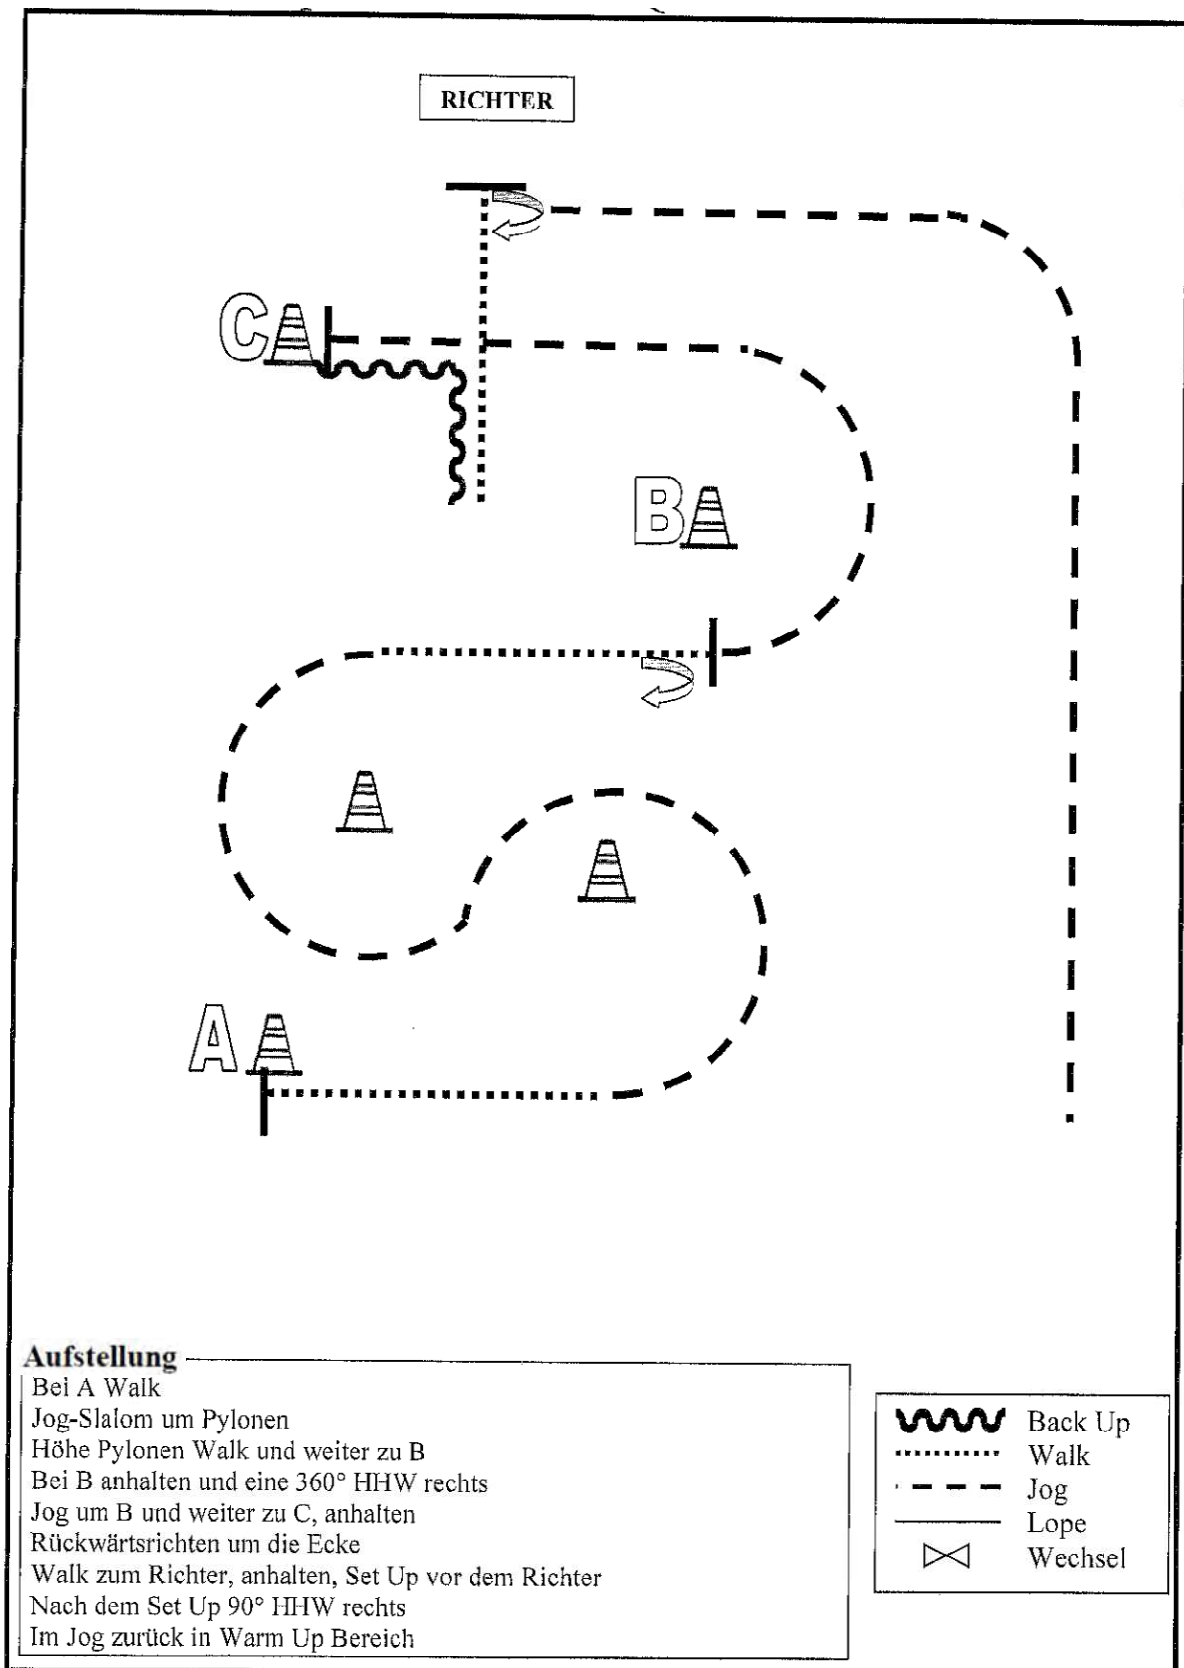

SSH LK 1/2 A/B

Aufstellung

- Bei A Walk
- Jog-Slalom um Pylonen
- Höhe Pylonen Walk und weiter zu B
- Bei B anhalten und eine 360° HHW rechts
- Jog um B und weiter zu C, anhalten
- Rückwärtsrichten um die Ecke
- Walk zum Richter, anhalten, Set Up vor dem Richter
- Nach dem Set Up 90° HHW rechts
- Im Jog zurück in Warm Up Bereich

	Back Up
	Walk
	Jog
	Lope
	Wechsel