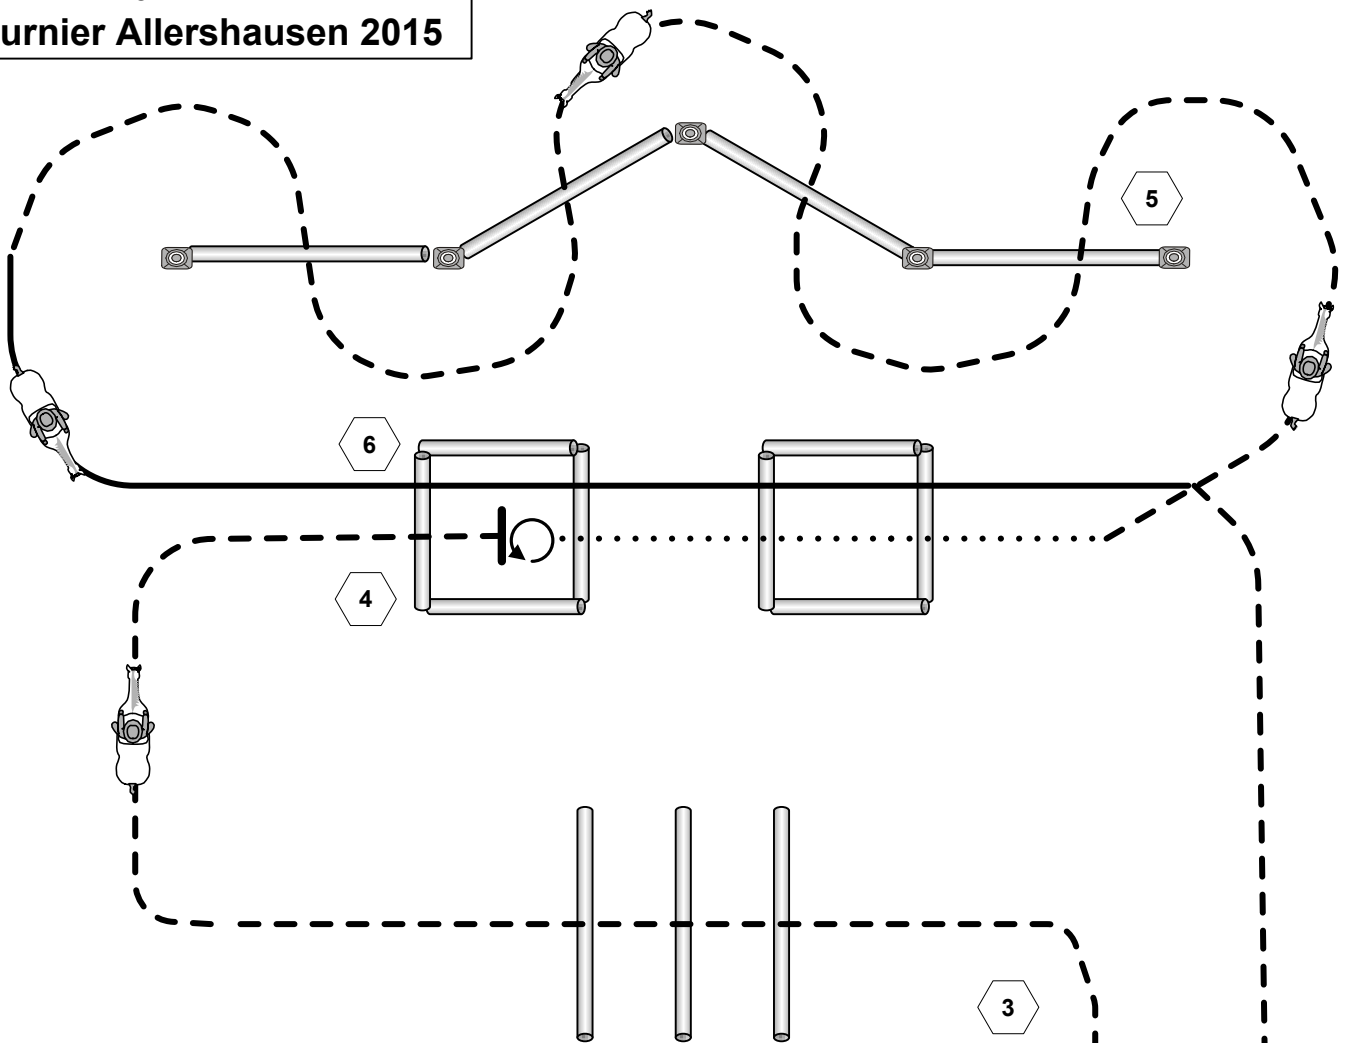

TRAIL - LK 3 A/B
C-Turnier Allershausen 2015

- 1 Tor
- 2 Back-Up
- 3 Jog over
- 4 Jog in, 360° links, Walk over
- 5 Jog overt
- 6 Lope over
- 7 Sidepass, Walk, Stop