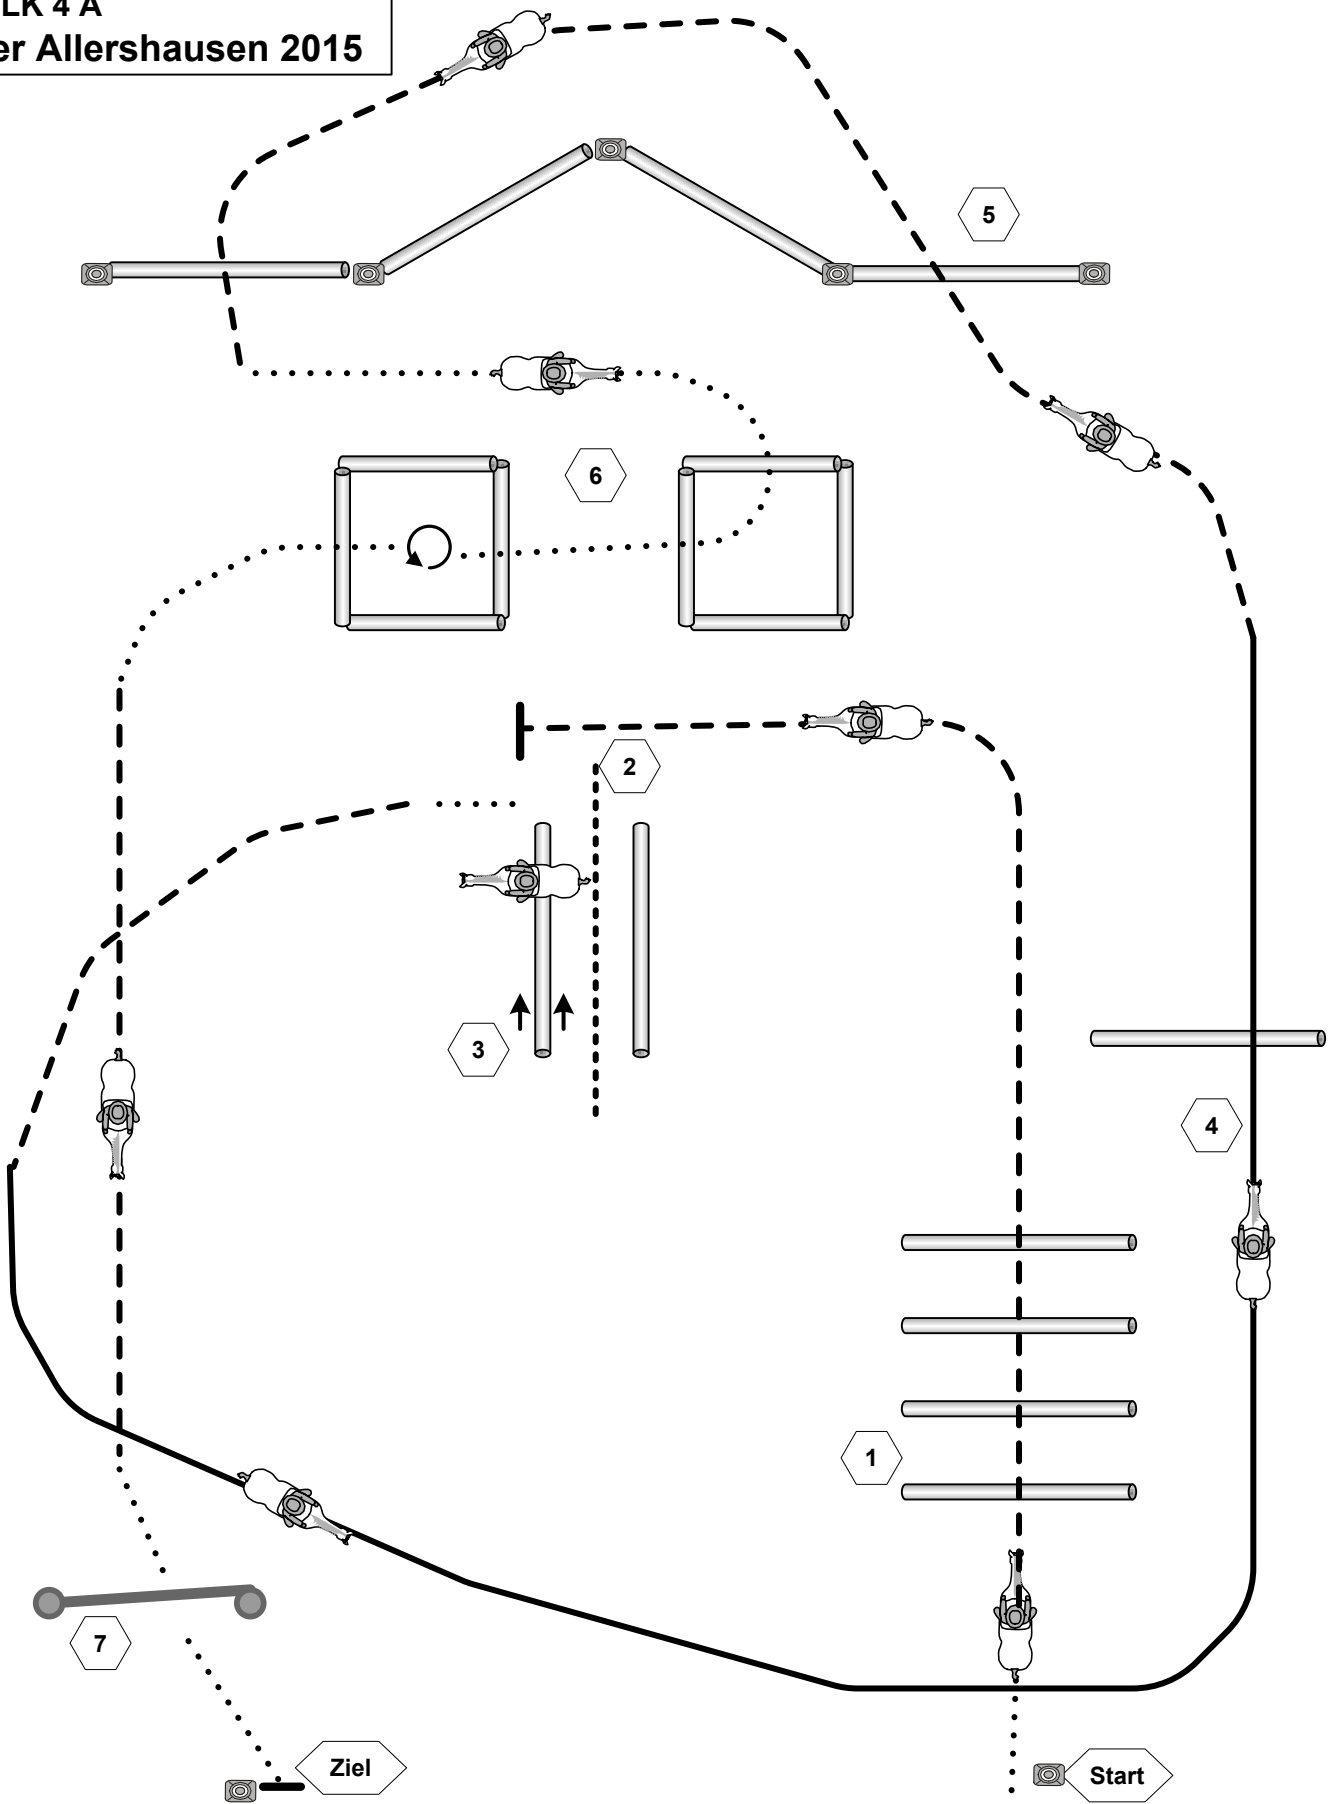

TRAIL - LK 4 A
C-Turnier Allershausen 2015

- 1 Jog over
- 2 Back-Up
- 3 Sidepass
- 4 Jog, Lope, Lope over
- 5 Jog over
- 6 Walk over, Walk in, 360° links, Walk out
- 7 Tor, Walk, Stop

Walk	.....
Jog	- - - - -
Lope	—————
Back	—————

Trailentwurf: Nadine Hartmann *** Zeichnung/Layout: Volkhard Hummel