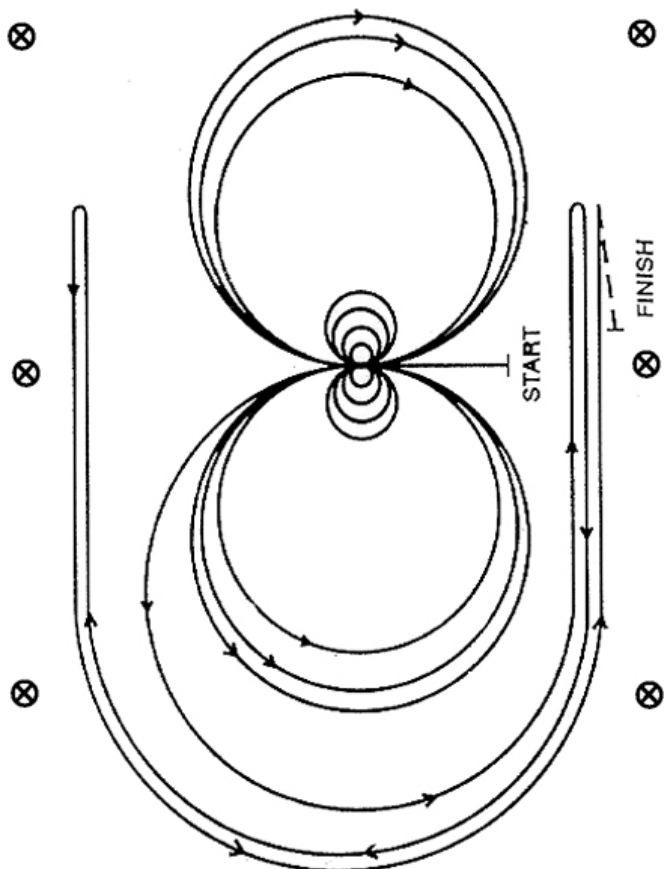

REINING PATTERN 6

Horse must walk or stop prior to starting pattern.

Beginning at the center of the arena facing the left wall or fence.

1. Complete four spins to the right.
2. Complete four spins to the left. Hesitate.
3. Beginning on the left lead, complete three circles to the left: the first two circles large and fast; the third circle small and slow. Change leads at the center of the arena.
4. Complete three circles to the right: the first two circles large and fast; the third circle small and slow. Change leads at the center of the arena.
5. Begin a large circle to the left but do not close this circle. Run up the right side of the arena past the center marker and do a right rollback at least 20 feet (6 meters) from the wall or fence - no hesitation.
6. Continue back around previous circle but do not close this circle. Run up the left side of the arena past the center marker and do a left rollback at least 20 feet (6 meters) from the wall or fence - no hesitation.
7. Continue back around previous circle but do not close this circle. Run up the right side of the arena past the center marker and do a sliding stop at least 20 feet (6 meters) from the wall or fence. Back up at least 10 feet (3 meters). Hesitate to demonstrate the completion of the pattern.

Rider may drop bridle to the designated judge.