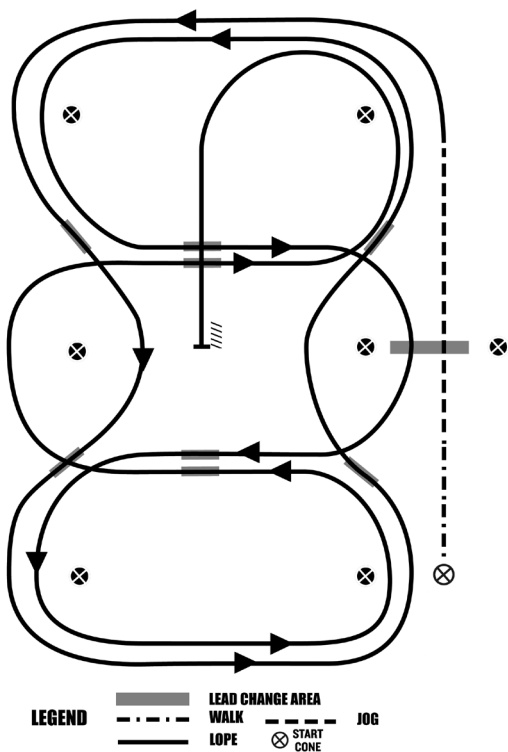

WESTERN RIDING PATTERN 5

Recommended For Small Arenas

1. Walk, transition to jog, jog over log
2. Transition to the lope, on the left lead
3. First line change
4. Second line change
5. Third line change
6. Fourth line change
7. First crossing change
8. Lope over log
9. Second crossing change
10. Third crossing change
11. Fourth crossing change
12. Lope, stop & back