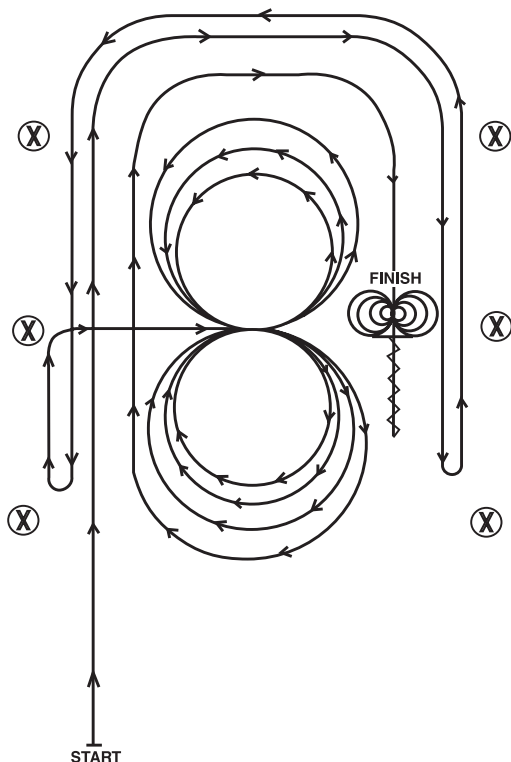

REINING PATTERN 3

○ MARKER

1. Beginning, and staying at least 20 feet (6 meters) from the walls or fence, lope straight up the left side of the arena, circle the top end of the arena, run straight down the opposite or right side of the arena past the center marker and do a left rollback - no hesitation.
2. Continue straight up the right side of the arena staying at least 20 feet (6 meters) from the wall or fence, circle back around the top of the arena, run straight down the left side of the arena past the center marker and do a right rollback - no hesitation.
3. Continue up the left side of the arena to the center marker. At the center marker, the horse should be on the right lead. Guide the horse to the center of the arena on the right lead and complete three circles to the right: the first two circles large and fast; the third circle small and slow. Change leads at the center of the arena.
4. Complete three circles to the left: the first two circles large and fast; the third circle small and slow. Change leads in the center of the arena.
5. Begin a large circle to the right but do not close this circle. Continue up the left side of the arena staying at least 20 feet (6 meters) from the wall or fence, circle the top of the arena, run straight down the opposite or right side of the arena past the center marker and do a sliding stop. Back up at least 10 feet (3 meters). Hesitate.
6. Complete four spins to the right.
7. Complete four spins to the left. Hesitate to demonstrate completion of the pattern.

Rider may drop bridle to the designated judge.