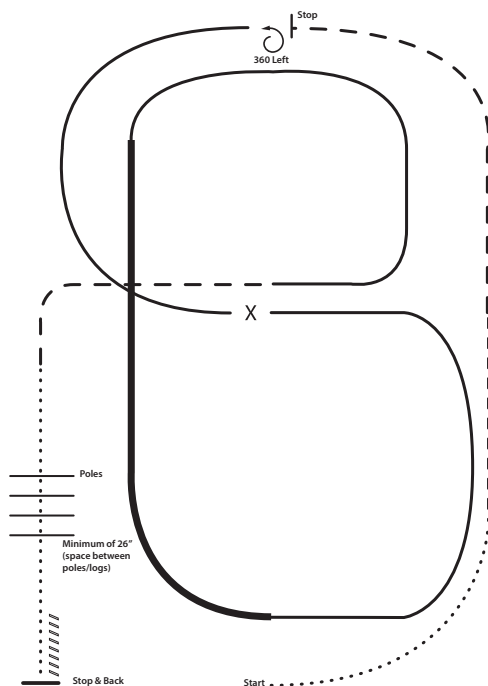

RANCH RIDING – PATTERN I

- X Lead Change
- • Walk
- — Trot
- — Ext Trot
- — Lope
- — Ext Lope
- //// //// Back

1. Walk
2. Trot
3. Extend the trot, at the top of the arena ,stop
4. 360 degree turn to the left
5. Left lead 1/2 circle, lope to the center
6. Change leads (simple or flying)
7. Right lead 1/2 circle
8. Extended lope up the long side of the arena (right lead)
9. Collect back to a lope around the top of the arena and back to center
10. Break down to an extended trot
11. Walk over poles
12. Stop and back