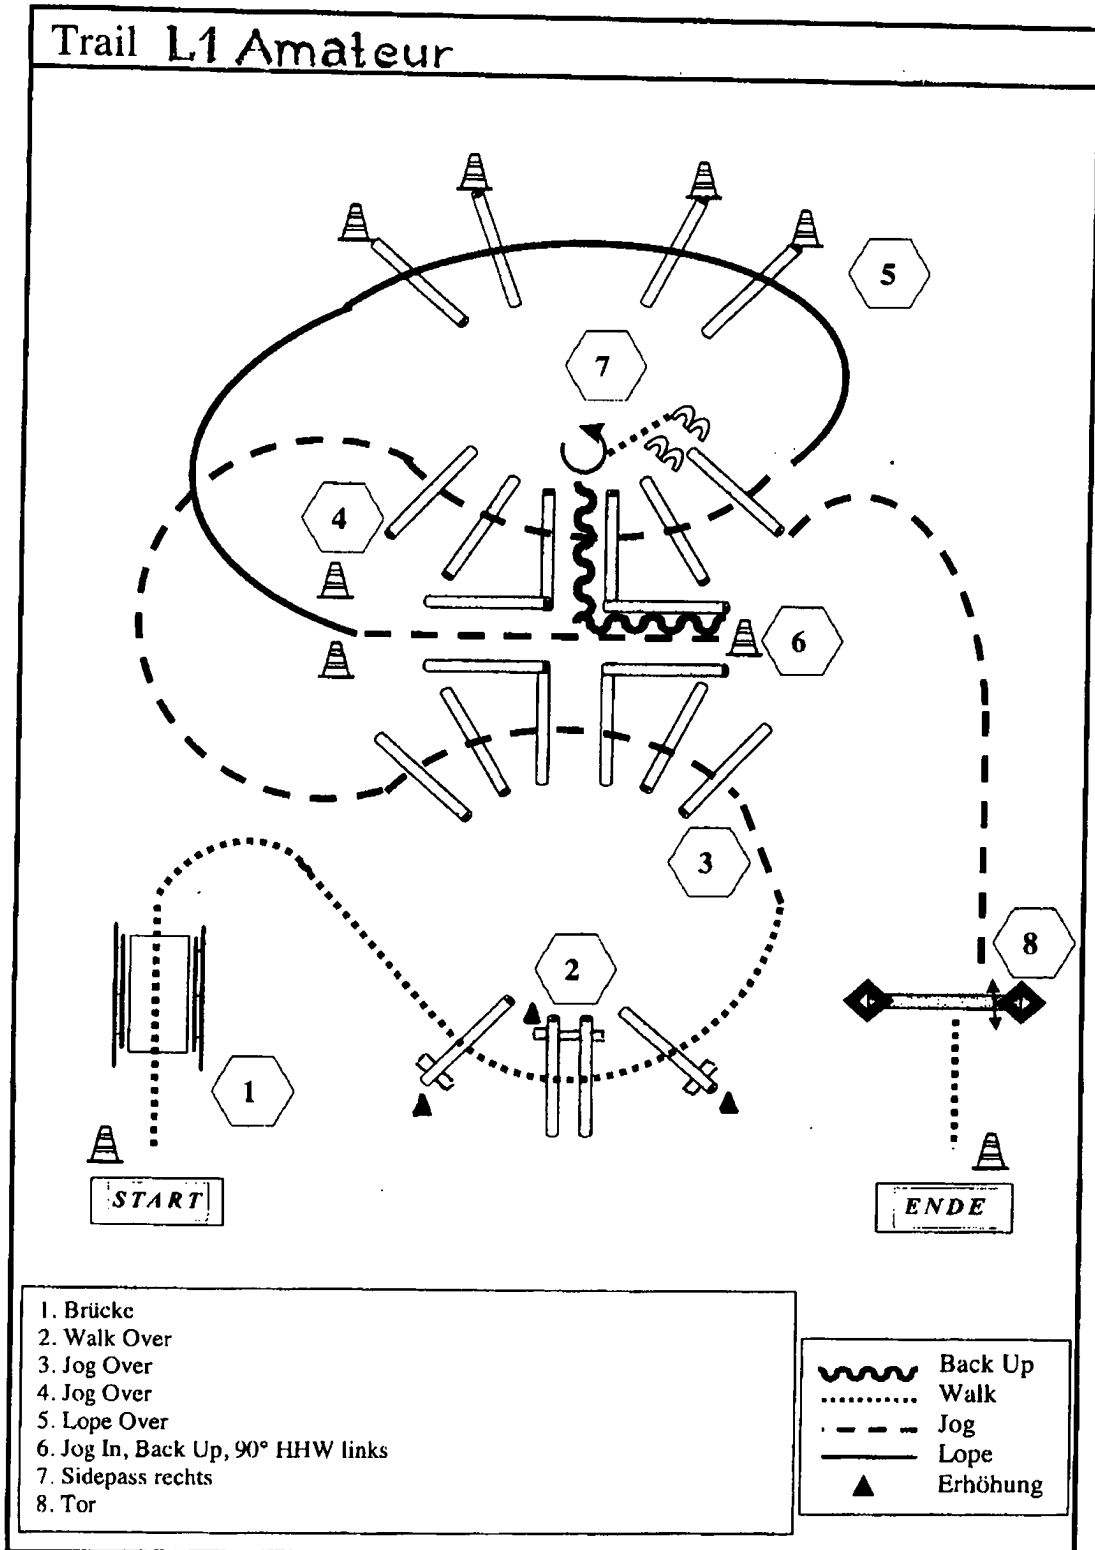

Trail L1 Amateur

1. Brücke
2. Walk Over
3. Jog Over
4. Jog Over
5. Lope Over
6. Jog In, Back Up, 90° HHW links
7. Sidepass rechts
8. Tor

	Back Up
	Walk
	Jog
	Lope
	Erhöhung