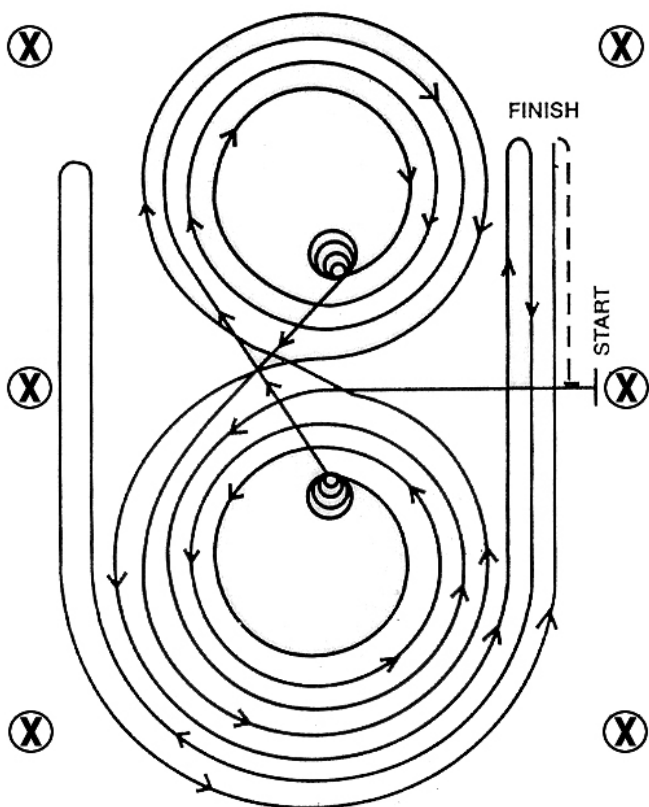

REINING PATTERN 5

Horse must walk or stop prior to starting pattern.

Beginning at the center of the arena facing the left wall or fence.

1. Beginning on the left lead, complete three circles to the left: the first two circles large and fast; the third circle small and slow. Stop at the center of the arena.
2. Complete four spins to the left. Hesitate.
3. Beginning on the right lead, complete three circles to the right: the first two circles large and fast; the third circle small and slow. Stop at the center of the arena.
4. Complete four spins to the right. Hesitate.
5. Beginning on the left lead, run a large fast circle to the left, change leads at the center of the arena, run a large fast circle to the right, and change leads at the center of the arena. (Figure 8)
6. Continue around previous circle to the left but do not close this circle. Run up the right side of the arena past the center marker and do a right rollback at least 20 feet (6 meters) from the wall or fence - no hesitation.
7. Continue around previous circle but do not close this circle. Run up the left side of the arena past the center marker and do a left rollback at least 20 feet (6 meters) from the wall or fence - no hesitation.
8. Continue back around previous circle but do not close this circle. Run up the right side of the arena past the center marker and do a sliding stop at least 20 feet (6 meters) from the wall or fence. Back up at least 10 feet (3 meters). Hesitate to demonstrate completion of the pattern.

Rider may drop bridle to the designated judge.