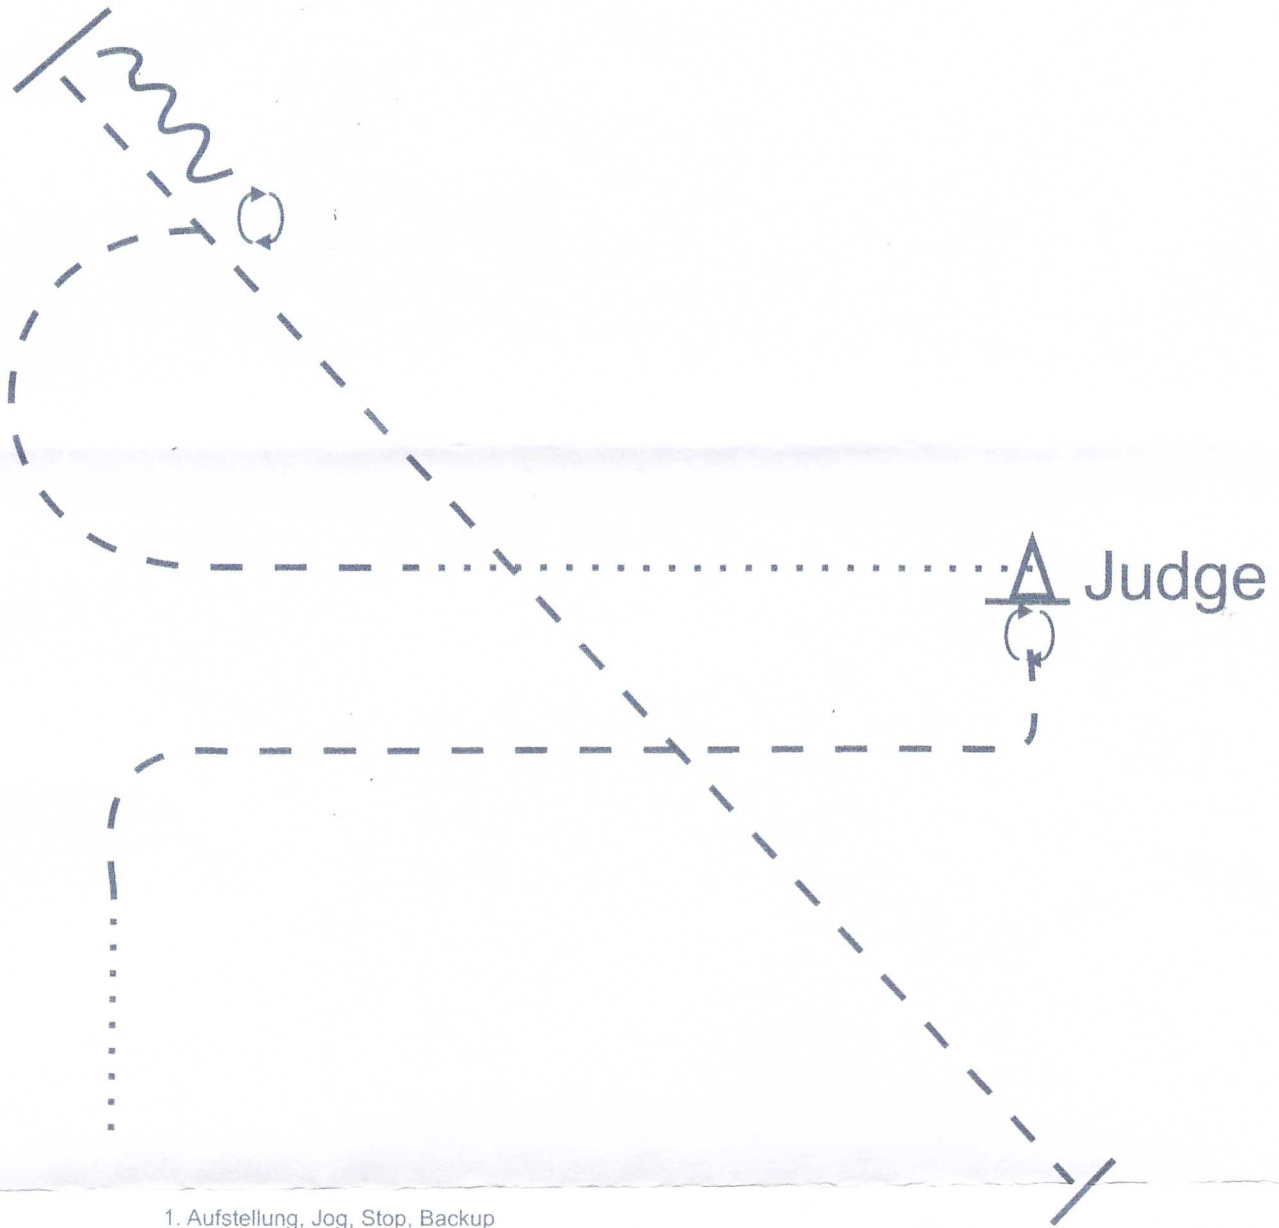

Showmanship L1 Amateur + Youth

+ Rasseoffen

1. Aufstellung, Jog, Stop, Backup
  2. HHW 315° rechts
  3. Jog, Walk, Stop
  4. Set Up
  5. HHW 450° rechts, Jog
2. Im Walk zurück in den Warm Up Bereich