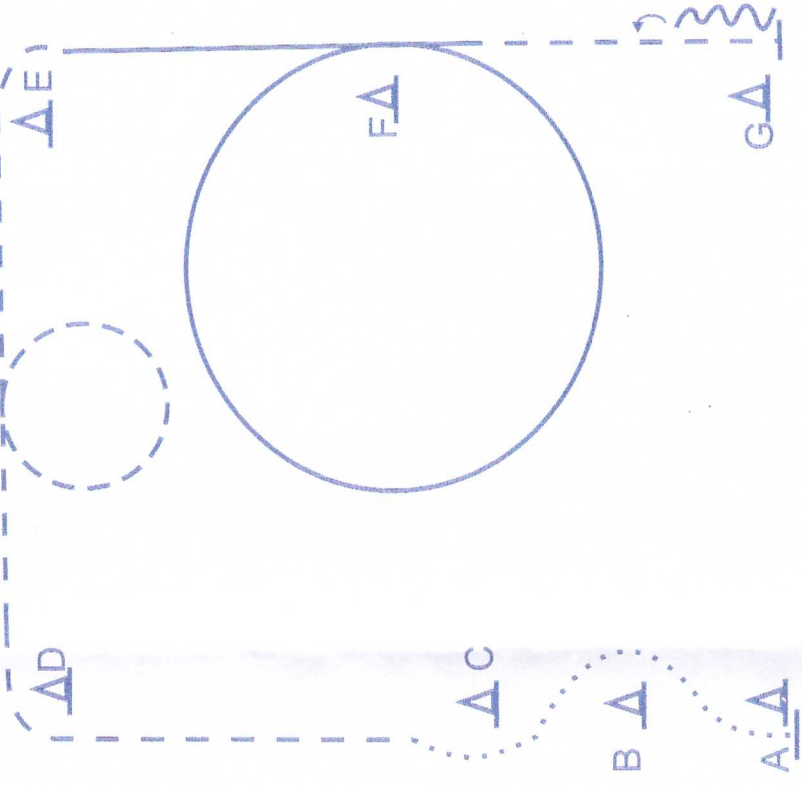

WHS RO + L1 Am./Youth

1. Be ready at A, Walk Slalom
  2. Jog very small circle
  3. Lope right lead, Lope circle
  4. Jog, stop
  5. Back
  6. 180° turn (opt l/r)
2. Walk to warm up area