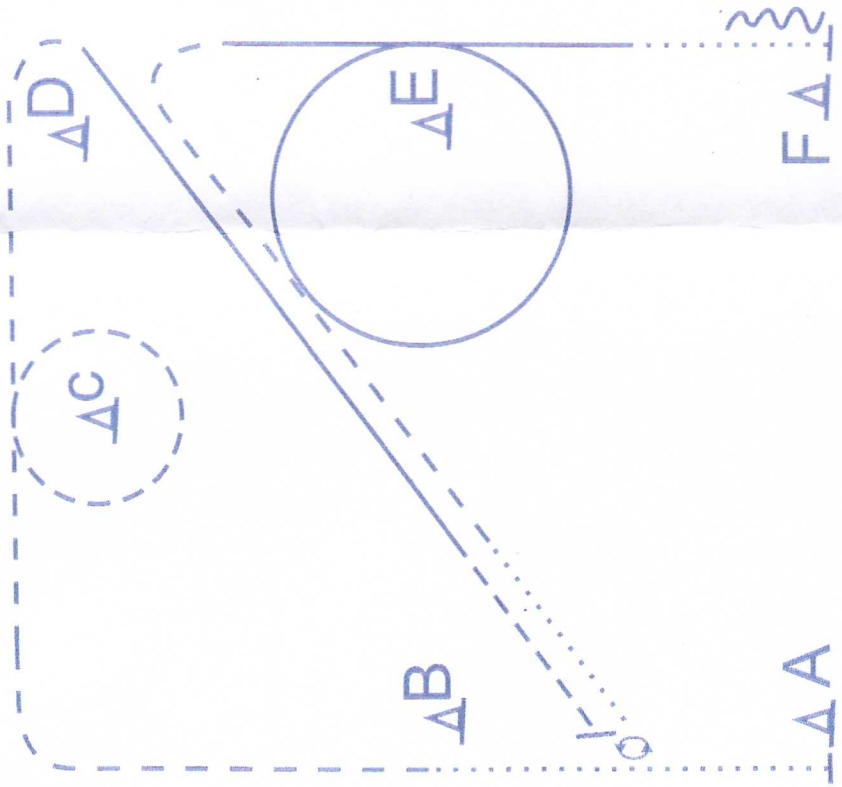

WHS Amateur + Youth

1. Be ready at A, Walk, Jog at B
  2. Jog very small circle
  3. Lope (opt l/r), Jog, Stop
  4. 180° turn (opt l/r)
  5. Walk, Jog
  6. Lope right lead, Lope circle
  7. Walk, stop
  8. Back
2. Walk to warm up area