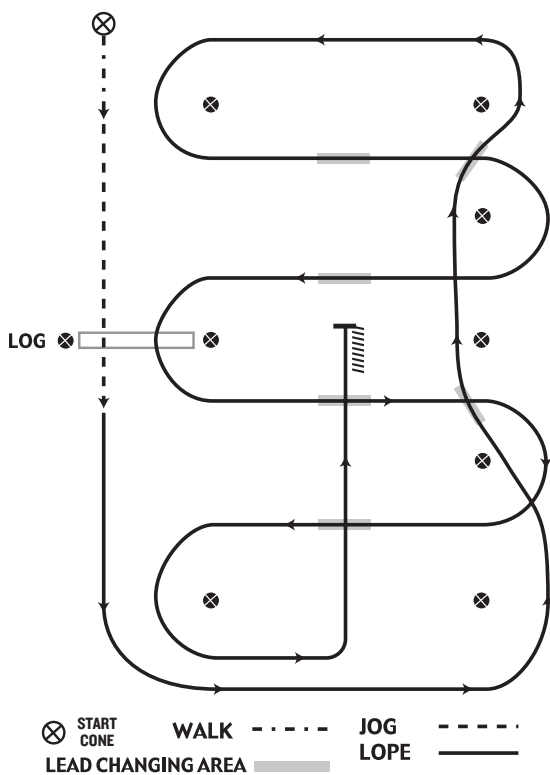

GREEN WESTERN RIDING PATTERN I

1. Walk at least 15' & jog over log
2. Transition to left lead & lope around end
3. First line change
4. Second line change lope around the end of arena
5. First crossing change
6. Second crossing change
7. Lope over log
8. Third crossing change
9. Fourth crossing change
10. Lope up the center, stop & back