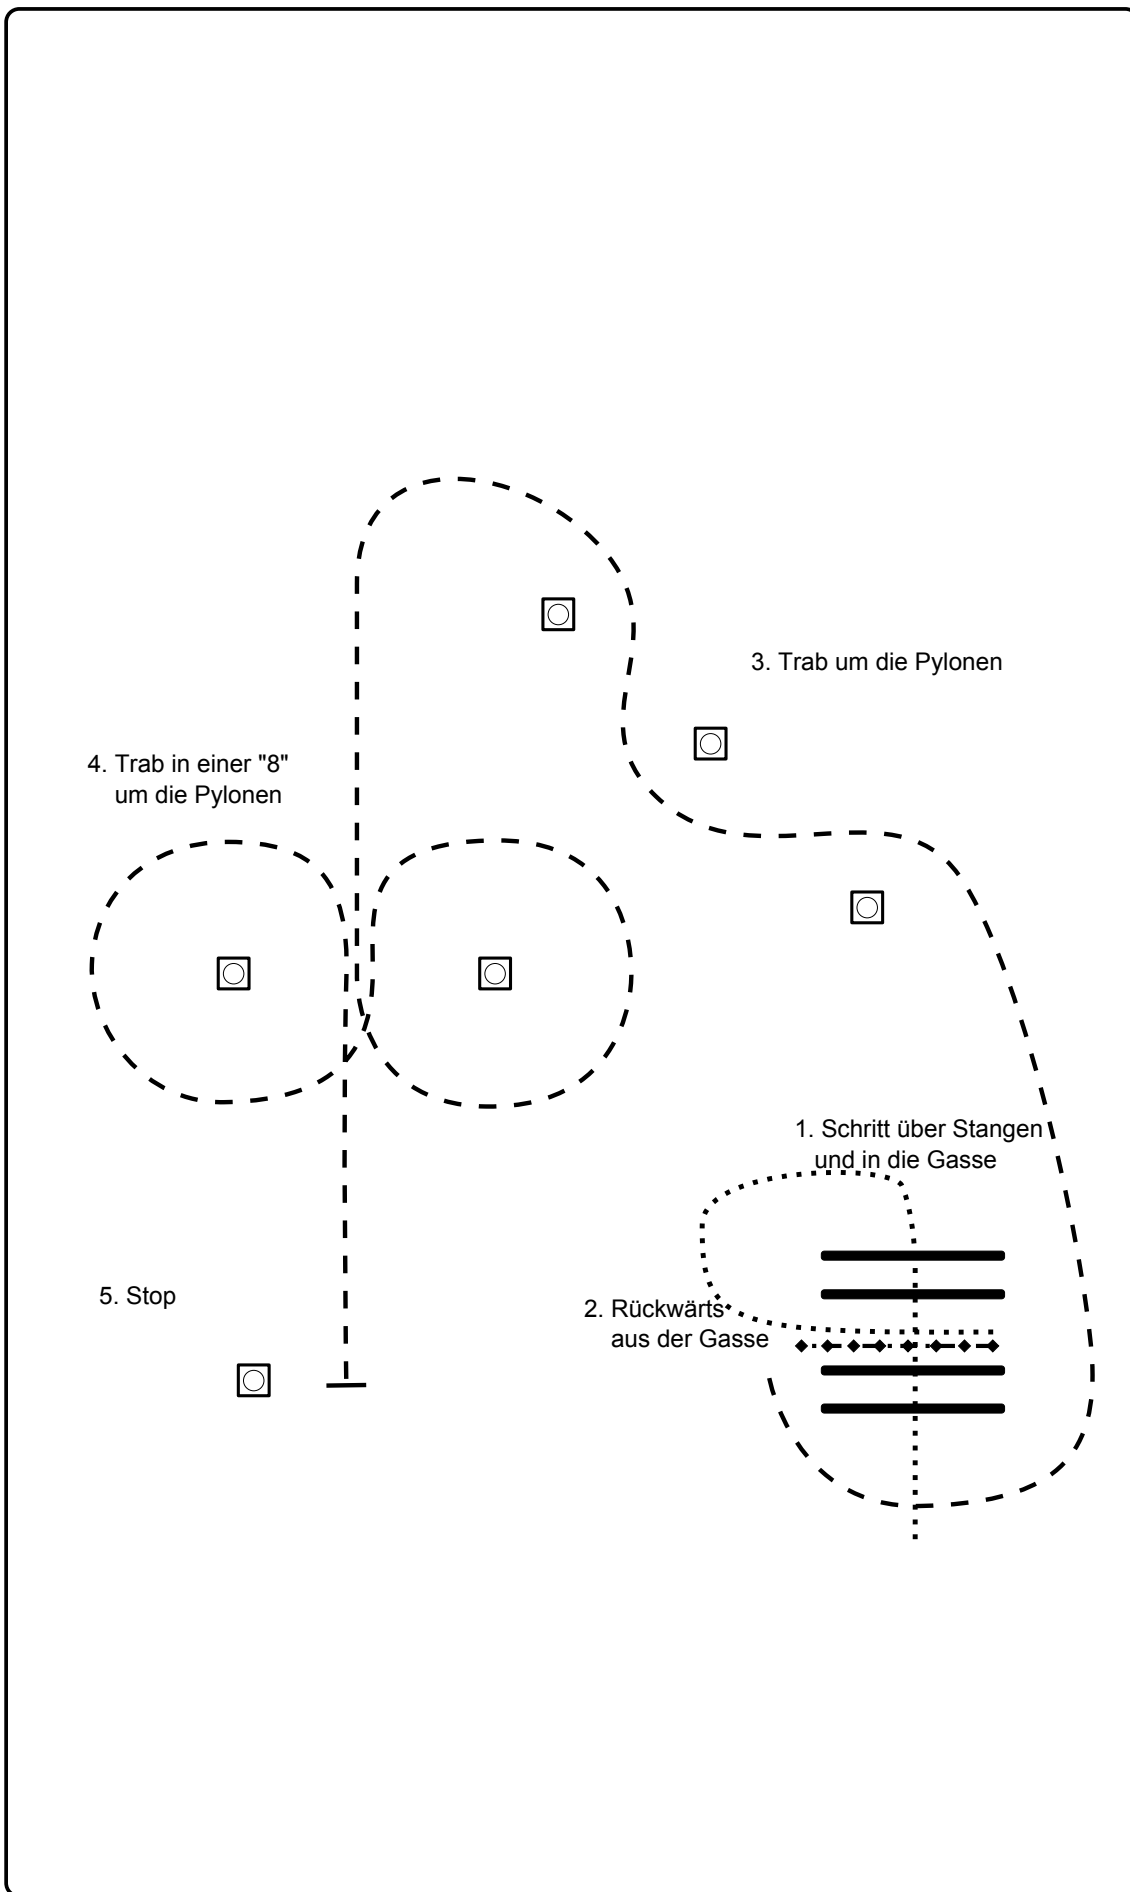

S043, Kinder Ranch Riding

**Birkenhof Classic 2016,
21. - 22.05.2016**

QH-Service